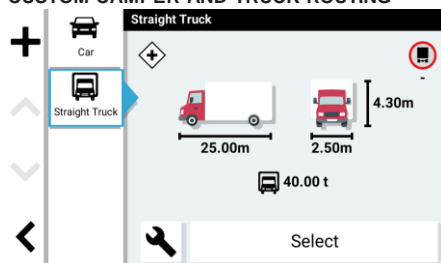

SCREENSHOTS:

CUSTOM CAMPER AND TRUCK ROUTING