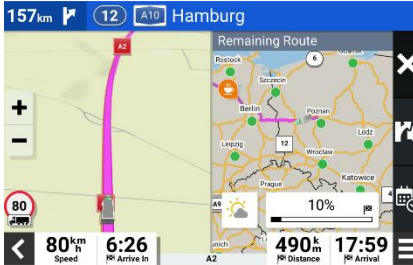

ROUTE OVERVIEW