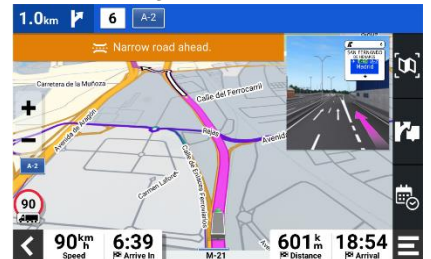

DRIVER ALERTS