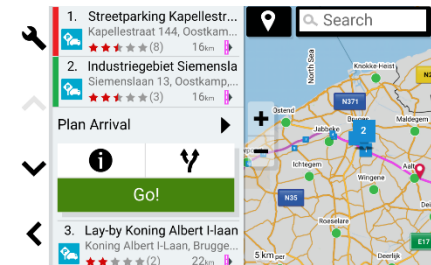

SCREENSHOTS:

CUSTOM TRUCK ROUTING

CUSTOMISED ARRIVAL PLANNING

DRIVER ALERTS

ENVIRONMENTAL ZONE ROUTING

ROUTE OVERVIEW

TRUCK PARKING EUROPE

PRODUCT COMPARISON:

dēzl LGV610

dēzl LGV710

dēzl LGV810

dēzl LGV1010

Display size	6"	7"	8"	10"
Included mounting options	Suction cup mount	Suction cup mount	Powered magnetic mount with heavy-duty suction cup; screw down mount; 1" ball adapter with AMPS plate	Powered magnetic mount with heavy-duty suction cup; screw down mount; 1" ball adapter with AMPS plate
Landscape and portrait view	Landscape only	Landscape only	•	•
Route overview with preview of weather along your route			•	•
Birdseye satellite imagery on arrival	•	•	•	•
Custom truck routing and road warnings	•	•	•	•
Access to live traffic and weather via the dēzl app	•	•	•	•
Load to dock guidance	•	•	•	•
Popular truck route data	•	•	•	•
Environmental Zone Routing	•	•	•	•
Truck Parking Europe POIs	•	•	•	•
Voice assistant	"OK Garmin"	"OK Garmin"	"OK Garmin"	"OK Garmin"
Bluetooth® hands-Free calling	•	•	•	•
Easy Break Planner	•	•	•	•
Truck & Trailer Services	•	•	•	•
Backup camera compatibility	BC™ 50 and BC™ 40	BC™ 50 and BC™ 40	BC™ 50 and third parties (requires video-in mount)	BC™ 50 and third parties (requires video-in mount)