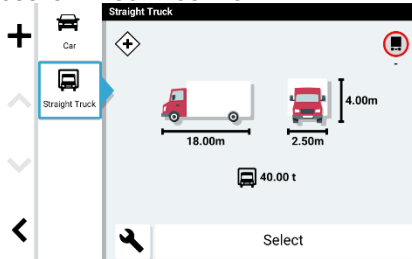

SCREENSHOTS:

CUSTOM TRUCK ROUTING